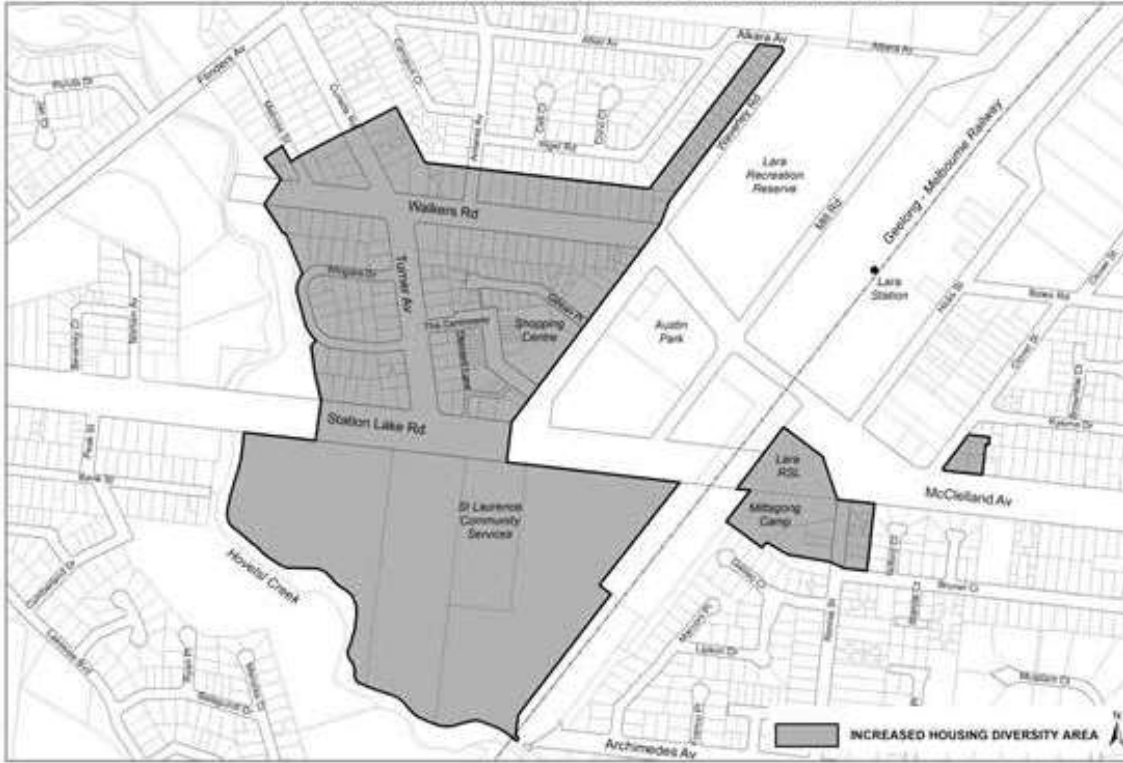

INCREASED HOUSING DIVERSITY AREA MAPS

BELL PARK - SEPARATION STREET INCREASED HOUSING DIVERSITY AREA

BELL POST SHOPPING CENTRE INCREASED HOUSING DIVERSITY AREA

BELLARINE VILLAGE & NEWCOMB CENTRAL INCREASED HOUSING DIVERSITY AREA

GEELONG WEST, MANIFOLD HEIGHTS & NEWTOWN INCREASED HOUSING DIVERSITY AREA

HAMLYN HEIGHTS - VINES ROAD INCREASED HOUSING DIVERSITY AREA

HIGHTON SHOPPING CENTRE INCREASED HOUSING DIVERSITY AREA

LARA AND LARA STATION INCREASED HOUSING DIVERSITY AREA

LEOPOLD INCREASED HOUSING DIVERSITY AREA

MARSHALL STATION INCREASED HOUSING DIVERSITY AREA

NORTH GEELONG STATION INCREASED HOUSING DIVERSITY AREA

OCEAN GROVE INCREASED HOUSING DIVERSITY AREA

OCEAN GROVE MARKET PLACE INCREASED HOUSING DIVERSITY AREA