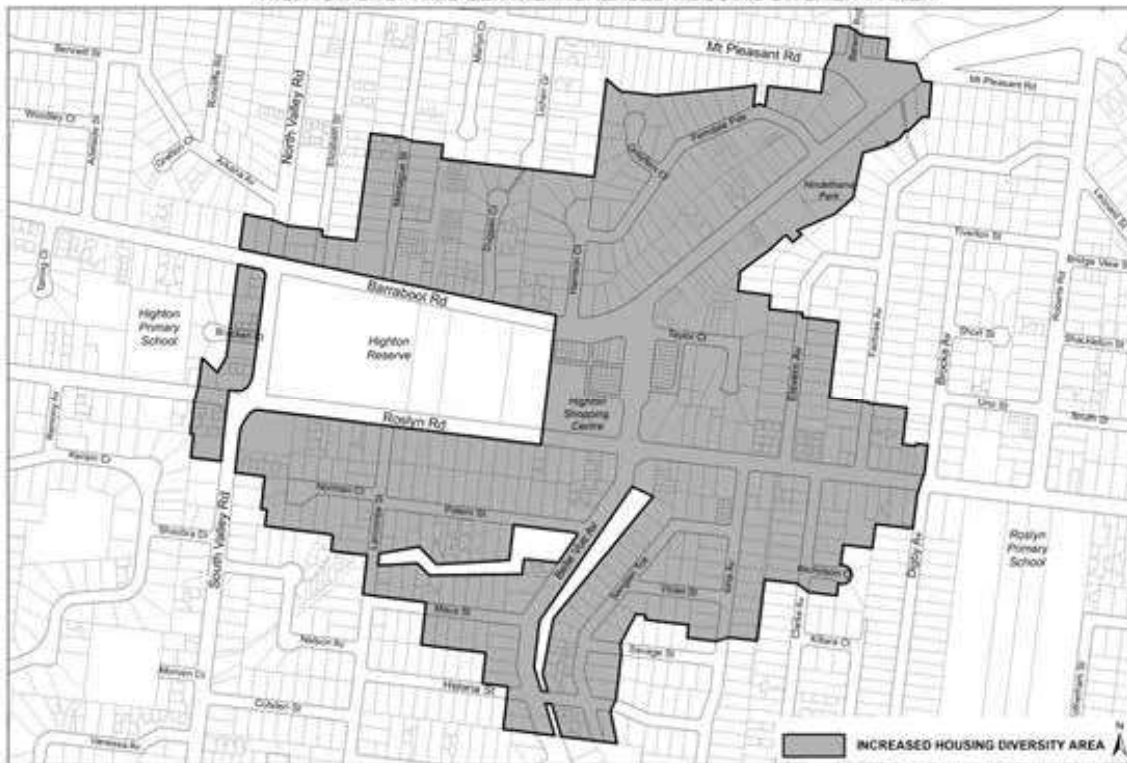

INCREASED HOUSING DIVERSITY AREA MAPS

BELL PARK - SEPARATION STREET INCREASED HOUSING DIVERSITY AREA

BELL POST SHOPPING CENTRE INCREASED HOUSING DIVERSITY AREA

BELLARINE VILLAGE & NEWCOMB CENTRAL INCREASED HOUSING DIVERSITY AREA

BELMONT - HIGH STREET INCREASED HOUSING DIVERSITY AREA

CORIO SHOPPING CENTRE INCREASED HOUSING DIVERSITY AREA

DRYSDALE INCREASED HOUSING DIVERSITY AREA

EAST GEELONG - ORMOND ROAD INCREASED HOUSING DIVERSITY AREA

GEELONG WEST, MANIFOLD HEIGHTS & NEWTOWN INCREASED HOUSING DIVERSITY AREA

HAMLYN HEIGHTS - VINES ROAD INCREASED HOUSING DIVERSITY AREA

HIGHTON SHOPPING CENTRE INCREASED HOUSING DIVERSITY AREA

LARA AND LARA STATION INCREASED HOUSING DIVERSITY AREA

LEOPOLD INCREASED HOUSING DIVERSITY AREA

MARSHALL STATION INCREASED HOUSING DIVERSITY AREA

NORTH GEELONG STATION INCREASED HOUSING DIVERSITY AREA

OCEAN GROVE INCREASED HOUSING DIVERSITY AREA

OCEAN GROVE MARKET PLACE INCREASED HOUSING DIVERSITY AREA