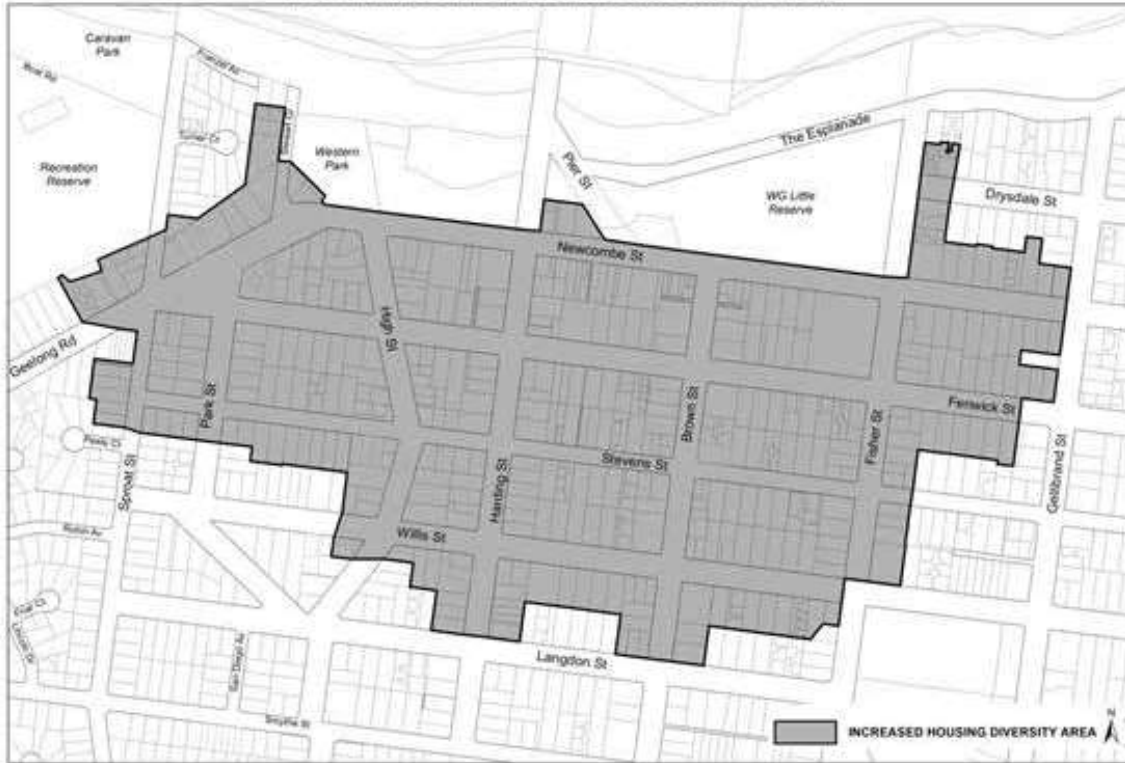

INCREASED HOUSING DIVERSITY AREA MAPS

BELL PARK - SEPARATION STREET INCREASED HOUSING DIVERSITY AREA

BELL POST SHOPPING CENTRE INCREASED HOUSING DIVERSITY AREA

BELLARINE VILLAGE & NEWCOMB CENTRAL INCREASED HOUSING DIVERSITY AREA

GEELONG WEST, MANIFOLD HEIGHTS & NEWTOWN INCREASED HOUSING DIVERSITY AREA

HAMLYN HEIGHTS - VINES ROAD INCREASED HOUSING DIVERSITY AREA

HIGHTON SHOPPING CENTRE INCREASED HOUSING DIVERSITY AREA

LARA AND LARA STATION INCREASED HOUSING DIVERSITY AREA

LEOPOLD INCREASED HOUSING DIVERSITY AREA

MARSHALL STATION INCREASED HOUSING DIVERSITY AREA

NORTH GEELONG STATION INCREASED HOUSING DIVERSITY AREA

OCEAN GROVE INCREASED HOUSING DIVERSITY AREA

OCEAN GROVE MARKET PLACE INCREASED HOUSING DIVERSITY AREA

PORTARLINGTON INCREASED HOUSING DIVERSITY AREA

SOUTH GEELONG STATION INCREASED HOUSING DIVERSITY AREA

ST LEONARDS INCREASED HOUSING DIVERSITY AREA

WAURN PONDS INCREASED HOUSING DIVERSITY AREA