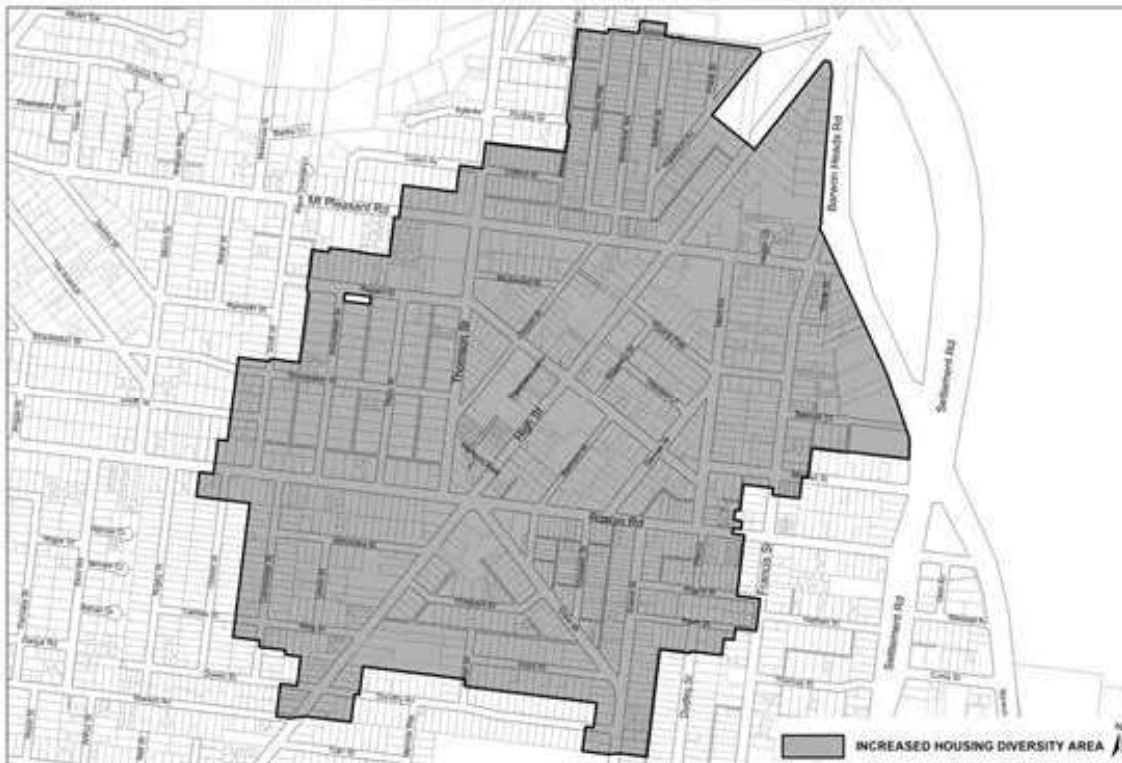

INCREASED HOUSING DIVERSITY AREA MAPS

BELL PARK - SEPARATION STREET INCREASED HOUSING DIVERSITY AREA

BELL POST SHOPPING CENTRE INCREASED HOUSING DIVERSITY AREA

BELLARINE VILLAGE & NEWCOMB CENTRAL INCREASED HOUSING DIVERSITY AREA

BELMONT - HIGH STREET INCREASED HOUSING DIVERSITY AREA

CORIO SHOPPING CENTRE INCREASED HOUSING DIVERSITY AREA

DRYSDALE INCREASED HOUSING DIVERSITY AREA

EAST GEELONG - ORMOND ROAD INCREASED HOUSING DIVERSITY AREA

GEELONG WEST, MANIFOLD HEIGHTS & NEWTOWN INCREASED HOUSING DIVERSITY AREA

HAMLYN HEIGHTS - VINES ROAD INCREASED HOUSING DIVERSITY AREA

HIGHTON SHOPPING CENTRE INCREASED HOUSING DIVERSITY AREA

LARA AND LARA STATION INCREASED HOUSING DIVERSITY AREA

LEOPOLD INCREASED HOUSING DIVERSITY AREA

MARSHALL STATION INCREASED HOUSING DIVERSITY AREA

NORTH GEELONG STATION INCREASED HOUSING DIVERSITY AREA

OCEAN GROVE INCREASED HOUSING DIVERSITY AREA

OCEAN GROVE MARKET PLACE INCREASED HOUSING DIVERSITY AREA