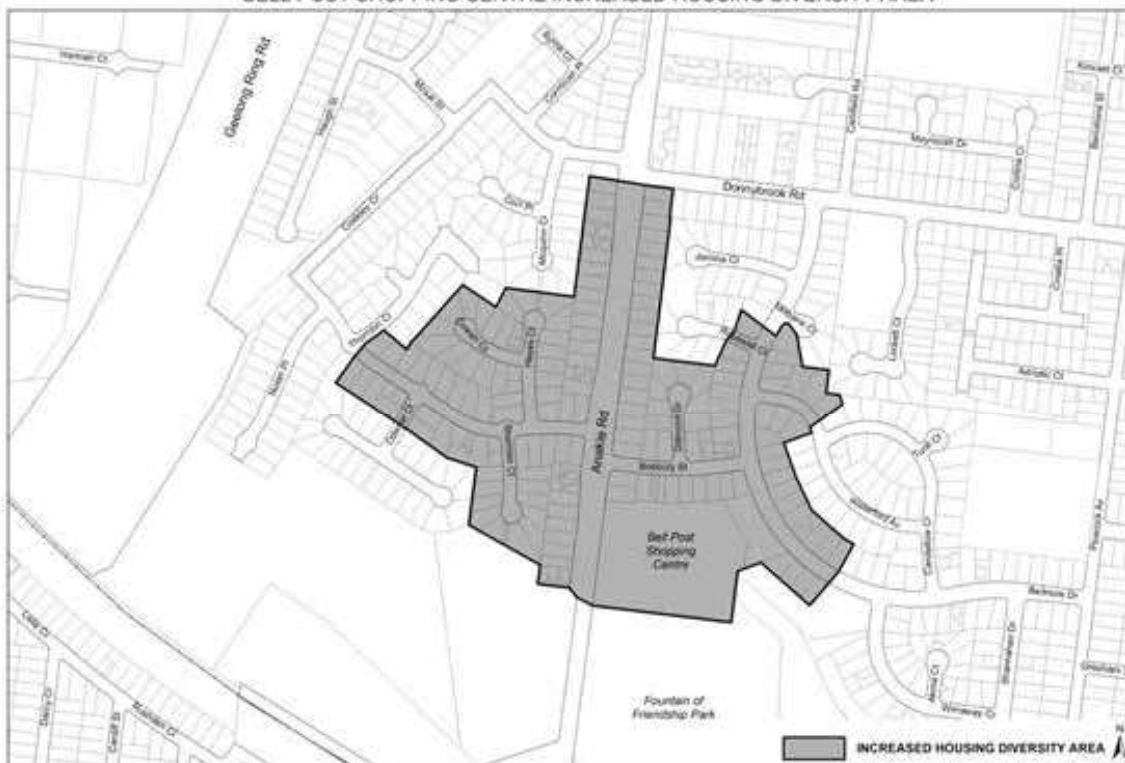

INCREASED HOUSING DIVERSITY AREA MAPS

BELL PARK - SEPARATION STREET INCREASED HOUSING DIVERSITY AREA

BELL POST SHOPPING CENTRE INCREASED HOUSING DIVERSITY AREA

BELLARINE VILLAGE & NEWCOMB CENTRAL INCREASED HOUSING DIVERSITY AREA

BELMONT - HIGH STREET INCREASED HOUSING DIVERSITY AREA

CORIO SHOPPING CENTRE INCREASED HOUSING DIVERSITY AREA

DRYSDALE INCREASED HOUSING DIVERSITY AREA

EAST GEELONG - ORMOND ROAD INCREASED HOUSING DIVERSITY AREA

GEELONG WEST, MANIFOLD HEIGHTS & NEWTOWN INCREASED HOUSING DIVERSITY AREA

HAMLYN HEIGHTS - VINES ROAD INCREASED HOUSING DIVERSITY AREA

HIGHTON SHOPPING CENTRE INCREASED HOUSING DIVERSITY AREA

LARA AND LARA STATION INCREASED HOUSING DIVERSITY AREA

LEOPOLD INCREASED HOUSING DIVERSITY AREA

MARSHALL STATION INCREASED HOUSING DIVERSITY AREA

NORTH GEELONG STATION INCREASED HOUSING DIVERSITY AREA

OCEAN GROVE INCREASED HOUSING DIVERSITY AREA

OCEAN GROVE MARKET PLACE INCREASED HOUSING DIVERSITY AREA