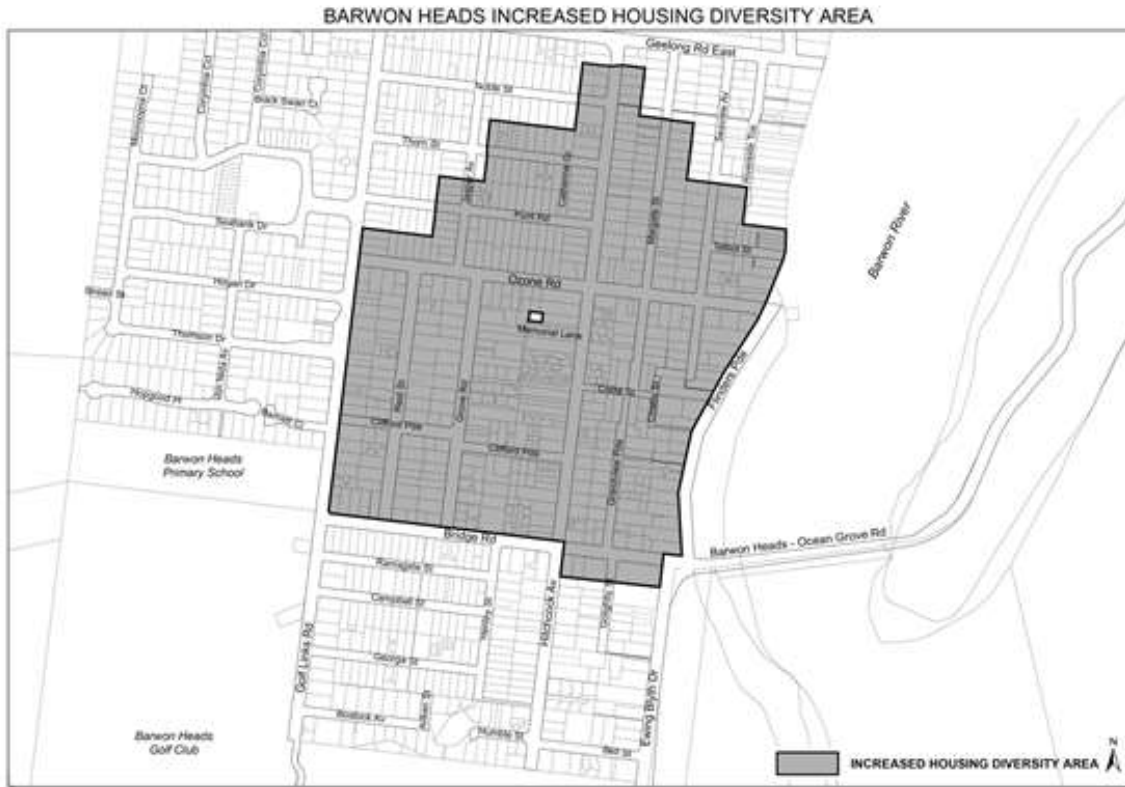

INCREASED HOUSING DIVERSITY AREA MAPS

BELL PARK - SEPARATION STREET INCREASED HOUSING DIVERSITY AREA

BELL POST SHOPPING CENTRE INCREASED HOUSING DIVERSITY AREA

BELLARINE VILLAGE & NEWCOMB CENTRAL INCREASED HOUSING DIVERSITY AREA

BELMONT - HIGH STREET INCREASED HOUSING DIVERSITY AREA

CORIO SHOPPING CENTRE INCREASED HOUSING DIVERSITY AREA

DRYSDALE INCREASED HOUSING DIVERSITY AREA

EAST GEELONG - ORMOND ROAD INCREASED HOUSING DIVERSITY AREA

GEELONG WEST, MANIFOLD HEIGHTS & NEWTOWN INCREASED HOUSING DIVERSITY AREA

HAMLYN HEIGHTS - VINES ROAD INCREASED HOUSING DIVERSITY AREA

HIGHTON SHOPPING CENTRE INCREASED HOUSING DIVERSITY AREA

LARA AND LARA STATION INCREASED HOUSING DIVERSITY AREA

LEOPOLD INCREASED HOUSING DIVERSITY AREA

MARSHALL STATION INCREASED HOUSING DIVERSITY AREA

NORTH GEELONG STATION INCREASED HOUSING DIVERSITY AREA

OCEAN GROVE INCREASED HOUSING DIVERSITY AREA

OCEAN GROVE MARKET PLACE INCREASED HOUSING DIVERSITY AREA