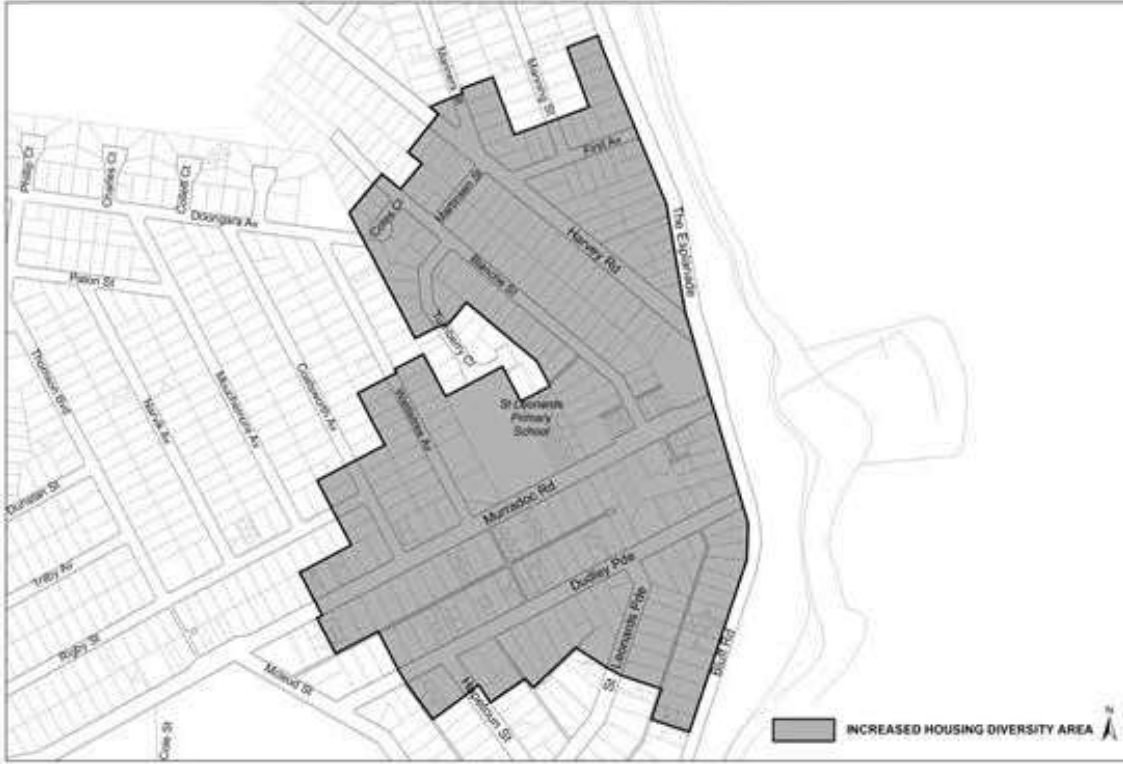

INCREASED HOUSING DIVERSITY AREA MAPS

BELL PARK - SEPARATION STREET INCREASED HOUSING DIVERSITY AREA

BELL POST SHOPPING CENTRE INCREASED HOUSING DIVERSITY AREA

BELLARINE VILLAGE & NEWCOMB CENTRAL INCREASED HOUSING DIVERSITY AREA

GEELONG WEST, MANIFOLD HEIGHTS & NEWTOWN INCREASED HOUSING DIVERSITY AREA

HAMLYN HEIGHTS - VINES ROAD INCREASED HOUSING DIVERSITY AREA

HIGHTON SHOPPING CENTRE INCREASED HOUSING DIVERSITY AREA

LARA AND LARA STATION INCREASED HOUSING DIVERSITY AREA

LEOPOLD INCREASED HOUSING DIVERSITY AREA

MARSHALL STATION INCREASED HOUSING DIVERSITY AREA

NORTH GEELONG STATION INCREASED HOUSING DIVERSITY AREA

OCEAN GROVE INCREASED HOUSING DIVERSITY AREA

OCEAN GROVE MARKET PLACE INCREASED HOUSING DIVERSITY AREA

PORTARLINGTON INCREASED HOUSING DIVERSITY AREA

SOUTH GEELONG STATION INCREASED HOUSING DIVERSITY AREA

ST LEONARDS INCREASED HOUSING DIVERSITY AREA

WAURN PONDS INCREASED HOUSING DIVERSITY AREA