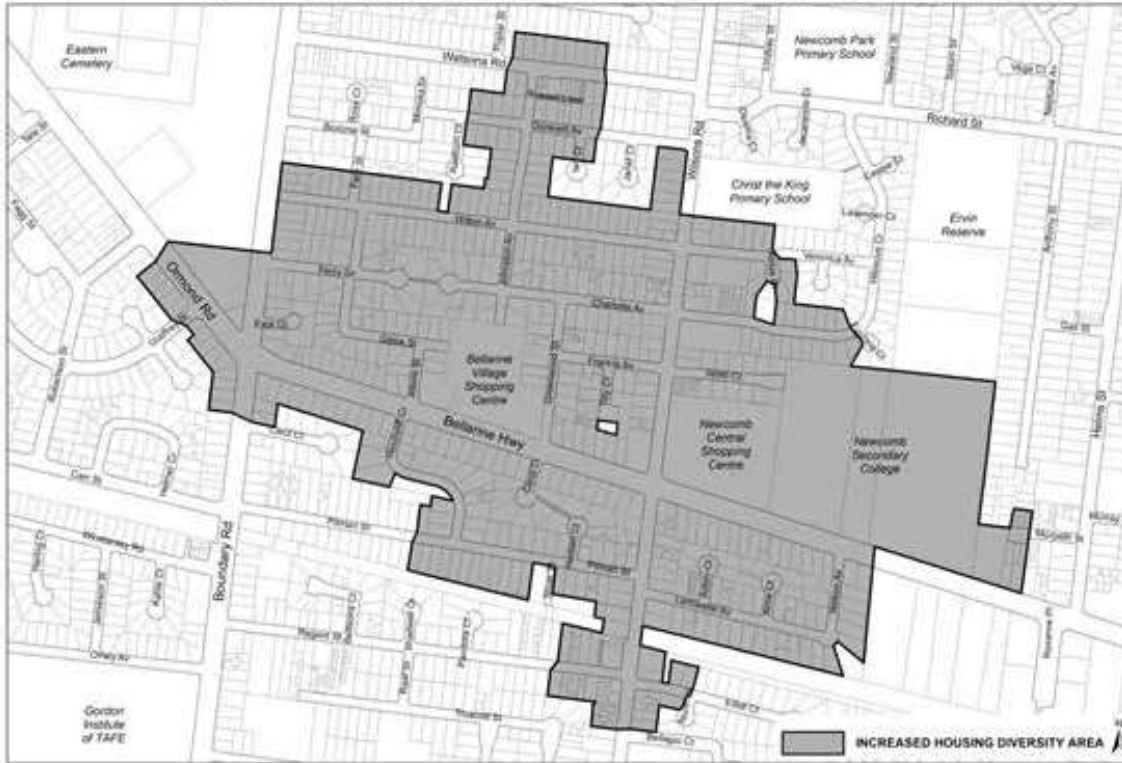

INCREASED HOUSING DIVERSITY AREA MAPS

BELL PARK - SEPARATION STREET INCREASED HOUSING DIVERSITY AREA

BELL POST SHOPPING CENTRE INCREASED HOUSING DIVERSITY AREA

BELLARINE VILLAGE & NEWCOMB CENTRAL INCREASED HOUSING DIVERSITY AREA

BELMONT - HIGH STREET INCREASED HOUSING DIVERSITY AREA

CORIO SHOPPING CENTRE INCREASED HOUSING DIVERSITY AREA

DRYSDALE INCREASED HOUSING DIVERSITY AREA

EAST GEELONG - ORMOND ROAD INCREASED HOUSING DIVERSITY AREA

GEELONG WEST, MANIFOLD HEIGHTS & NEWTOWN INCREASED HOUSING DIVERSITY AREA

HAMLYN HEIGHTS - VINES ROAD INCREASED HOUSING DIVERSITY AREA

HIGHTON SHOPPING CENTRE INCREASED HOUSING DIVERSITY AREA

LARA AND LARA STATION INCREASED HOUSING DIVERSITY AREA

LEOPOLD INCREASED HOUSING DIVERSITY AREA

MARSHALL STATION INCREASED HOUSING DIVERSITY AREA

NORTH GEELONG STATION INCREASED HOUSING DIVERSITY AREA

OCEAN GROVE INCREASED HOUSING DIVERSITY AREA

OCEAN GROVE MARKET PLACE INCREASED HOUSING DIVERSITY AREA