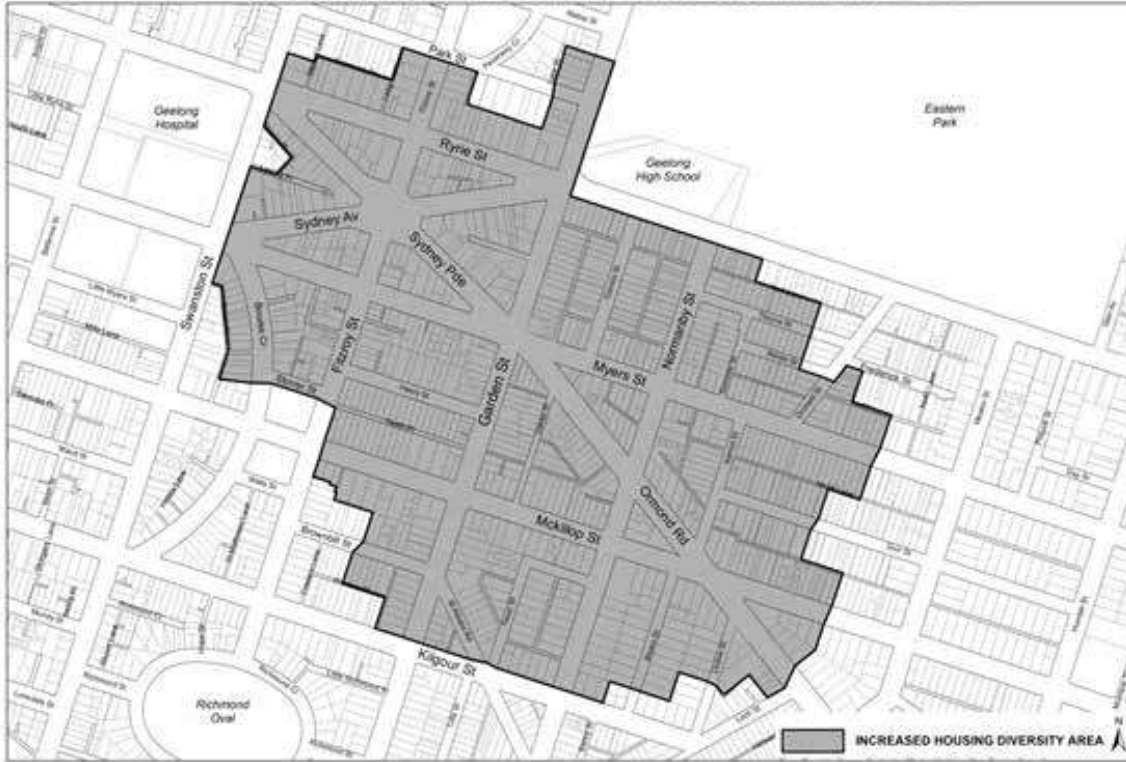

INCREASED HOUSING DIVERSITY AREA MAPS

BELL PARK - SEPARATION STREET INCREASED HOUSING DIVERSITY AREA

BELL POST SHOPPING CENTRE INCREASED HOUSING DIVERSITY AREA

BELLARINE VILLAGE & NEWCOMB CENTRAL INCREASED HOUSING DIVERSITY AREA

BELMONT - HIGH STREET INCREASED HOUSING DIVERSITY AREA

CORIO SHOPPING CENTRE INCREASED HOUSING DIVERSITY AREA

DRYSDALE INCREASED HOUSING DIVERSITY AREA

EAST GEELONG - ORMOND ROAD INCREASED HOUSING DIVERSITY AREA

GEELONG WEST, MANIFOLD HEIGHTS & NEWTOWN INCREASED HOUSING DIVERSITY AREA

HAMLYN HEIGHTS - VINES ROAD INCREASED HOUSING DIVERSITY AREA

HIGHTON SHOPPING CENTRE INCREASED HOUSING DIVERSITY AREA

LARA AND LARA STATION INCREASED HOUSING DIVERSITY AREA

LEOPOLD INCREASED HOUSING DIVERSITY AREA

MARSHALL STATION INCREASED HOUSING DIVERSITY AREA

NORTH GEELONG STATION INCREASED HOUSING DIVERSITY AREA

OCEAN GROVE INCREASED HOUSING DIVERSITY AREA

OCEAN GROVE MARKET PLACE INCREASED HOUSING DIVERSITY AREA