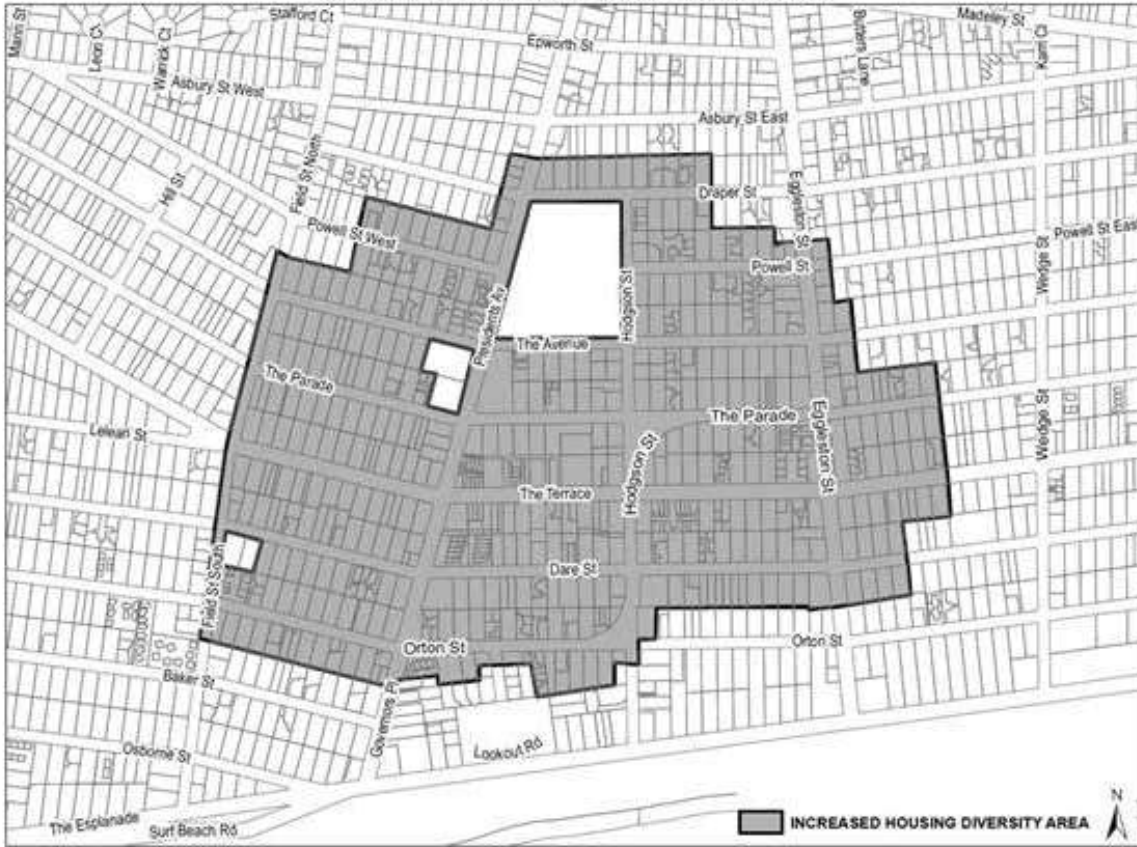

INCREASED HOUSING DIVERSITY AREA MAPS

BELL PARK - SEPARATION STREET INCREASED HOUSING DIVERSITY AREA

BELL POST SHOPPING CENTRE INCREASED HOUSING DIVERSITY AREA

BELLARINE VILLAGE & NEWCOMB CENTRAL INCREASED HOUSING DIVERSITY AREA

GEELONG WEST, MANIFOLD HEIGHTS & NEWTOWN INCREASED HOUSING DIVERSITY AREA

HAMLYN HEIGHTS - VINES ROAD INCREASED HOUSING DIVERSITY AREA

HIGHTON SHOPPING CENTRE INCREASED HOUSING DIVERSITY AREA

LARA AND LARA STATION INCREASED HOUSING DIVERSITY AREA

LEOPOLD INCREASED HOUSING DIVERSITY AREA

MARSHALL STATION INCREASED HOUSING DIVERSITY AREA

NORTH GEELONG STATION INCREASED HOUSING DIVERSITY AREA

OCEAN GROVE INCREASED HOUSING DIVERSITY AREA

OCEAN GROVE MARKET PLACE INCREASED HOUSING DIVERSITY AREA

PORTARLINGTON INCREASED HOUSING DIVERSITY AREA

SOUTH GEELONG STATION INCREASED HOUSING DIVERSITY AREA

ST LEONARDS INCREASED HOUSING DIVERSITY AREA

WAURN PONDS INCREASED HOUSING DIVERSITY AREA