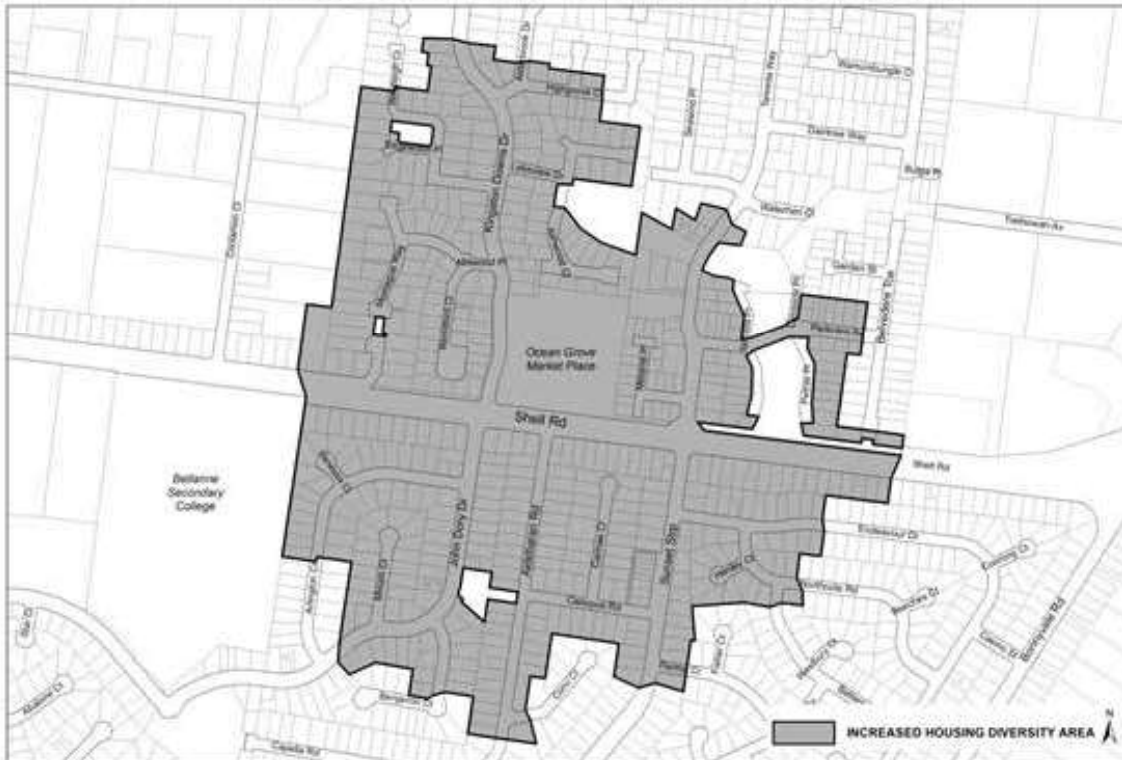

INCREASED HOUSING DIVERSITY AREA MAPS

BELL PARK - SEPARATION STREET INCREASED HOUSING DIVERSITY AREA

BELL POST SHOPPING CENTRE INCREASED HOUSING DIVERSITY AREA

BELLARINE VILLAGE & NEWCOMB CENTRAL INCREASED HOUSING DIVERSITY AREA

GEELONG WEST, MANIFOLD HEIGHTS & NEWTOWN INCREASED HOUSING DIVERSITY AREA

HAMLYN HEIGHTS - VINES ROAD INCREASED HOUSING DIVERSITY AREA

HIGHTON SHOPPING CENTRE INCREASED HOUSING DIVERSITY AREA

LARA AND LARA STATION INCREASED HOUSING DIVERSITY AREA

LEOPOLD INCREASED HOUSING DIVERSITY AREA

MARSHALL STATION INCREASED HOUSING DIVERSITY AREA

NORTH GEELONG STATION INCREASED HOUSING DIVERSITY AREA

OCEAN GROVE INCREASED HOUSING DIVERSITY AREA

OCEAN GROVE MARKET PLACE INCREASED HOUSING DIVERSITY AREA

PORTARLINGTON INCREASED HOUSING DIVERSITY AREA

SOUTH GEELONG STATION INCREASED HOUSING DIVERSITY AREA

ST LEONARDS INCREASED HOUSING DIVERSITY AREA

WAURN PONDS INCREASED HOUSING DIVERSITY AREA