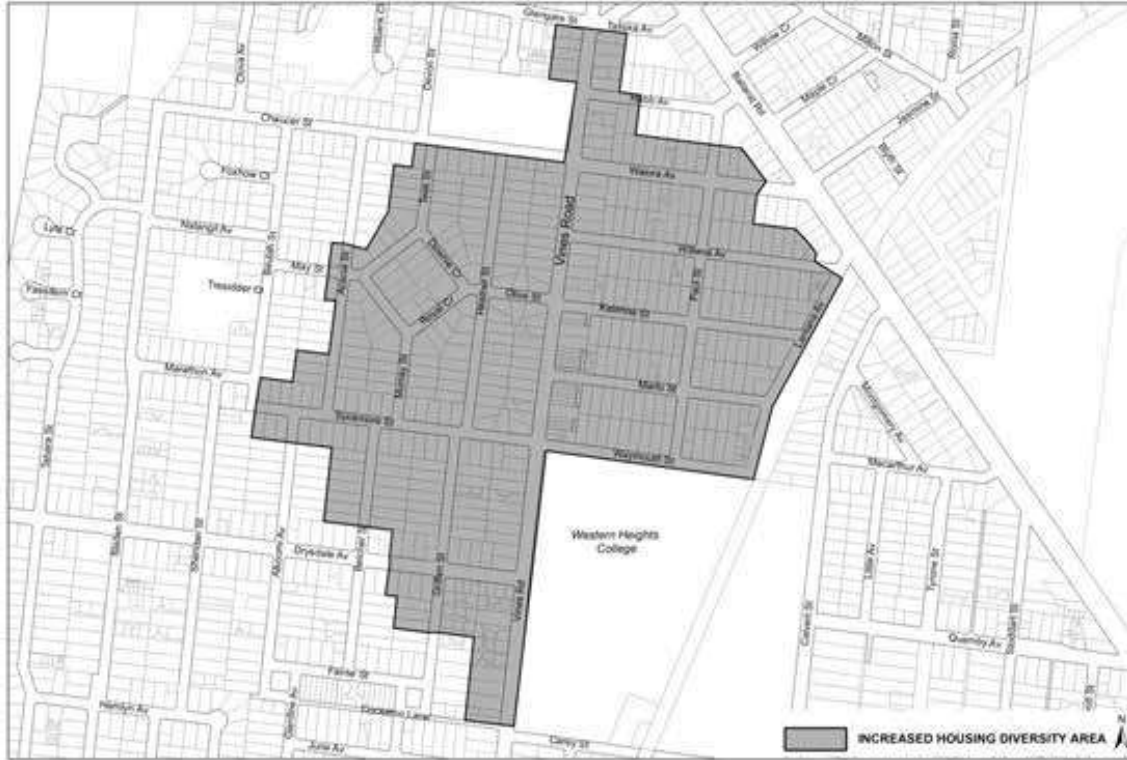

INCREASED HOUSING DIVERSITY AREA MAPS

BELL PARK - SEPARATION STREET INCREASED HOUSING DIVERSITY AREA

BELL POST SHOPPING CENTRE INCREASED HOUSING DIVERSITY AREA

BELLARINE VILLAGE & NEWCOMB CENTRAL INCREASED HOUSING DIVERSITY AREA

BELMONT - HIGH STREET INCREASED HOUSING DIVERSITY AREA

CORIO SHOPPING CENTRE INCREASED HOUSING DIVERSITY AREA

DRYSDALE INCREASED HOUSING DIVERSITY AREA

EAST GEELONG - ORMOND ROAD INCREASED HOUSING DIVERSITY AREA

GEELONG WEST, MANIFOLD HEIGHTS & NEWTOWN INCREASED HOUSING DIVERSITY AREA

HAMLYN HEIGHTS - VINES ROAD INCREASED HOUSING DIVERSITY AREA

HIGHTON SHOPPING CENTRE INCREASED HOUSING DIVERSITY AREA

LARA AND LARA STATION INCREASED HOUSING DIVERSITY AREA

LEOPOLD INCREASED HOUSING DIVERSITY AREA

MARSHALL STATION INCREASED HOUSING DIVERSITY AREA

NORTH GEELONG STATION INCREASED HOUSING DIVERSITY AREA

OCEAN GROVE INCREASED HOUSING DIVERSITY AREA

OCEAN GROVE MARKET PLACE INCREASED HOUSING DIVERSITY AREA