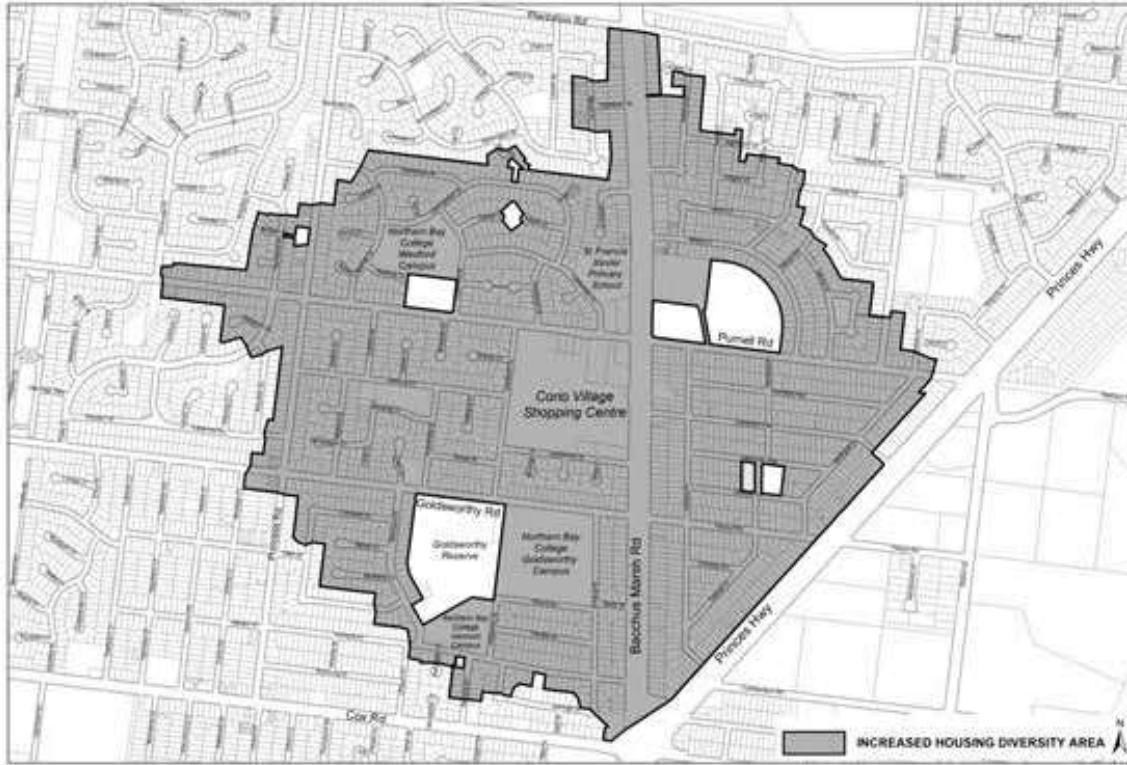

INCREASED HOUSING DIVERSITY AREA MAPS

BELL PARK - SEPARATION STREET INCREASED HOUSING DIVERSITY AREA

BELL POST SHOPPING CENTRE INCREASED HOUSING DIVERSITY AREA

BELLARINE VILLAGE & NEWCOMB CENTRAL INCREASED HOUSING DIVERSITY AREA

BELMONT - HIGH STREET INCREASED HOUSING DIVERSITY AREA

CORIO SHOPPING CENTRE INCREASED HOUSING DIVERSITY AREA

DRYSDALE INCREASED HOUSING DIVERSITY AREA

EAST GEELONG - ORMOND ROAD INCREASED HOUSING DIVERSITY AREA

GEELONG WEST, MANIFOLD HEIGHTS & NEWTOWN INCREASED HOUSING DIVERSITY AREA

HAMLYN HEIGHTS - VINES ROAD INCREASED HOUSING DIVERSITY AREA

HIGHTON SHOPPING CENTRE INCREASED HOUSING DIVERSITY AREA

LARA AND LARA STATION INCREASED HOUSING DIVERSITY AREA

LEOPOLD INCREASED HOUSING DIVERSITY AREA

MARSHALL STATION INCREASED HOUSING DIVERSITY AREA

NORTH GEELONG STATION INCREASED HOUSING DIVERSITY AREA

OCEAN GROVE INCREASED HOUSING DIVERSITY AREA

OCEAN GROVE MARKET PLACE INCREASED HOUSING DIVERSITY AREA