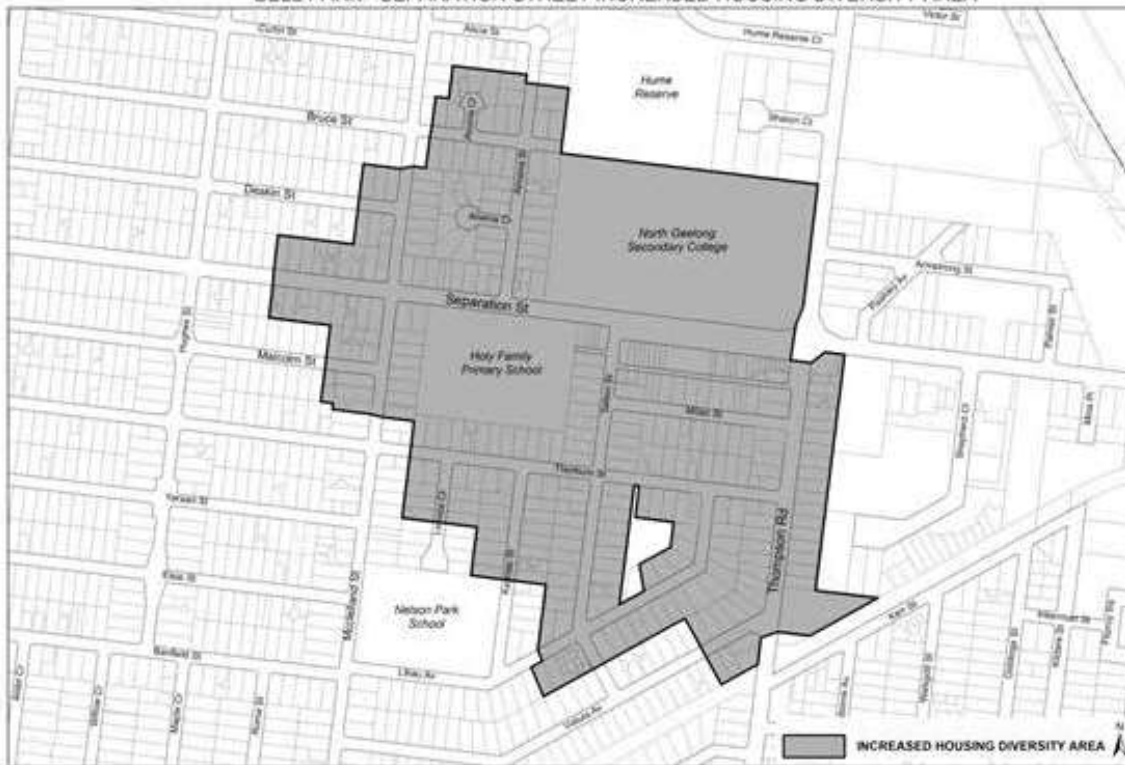

INCREASED HOUSING DIVERSITY AREA MAPS

BELL PARK - SEPARATION STREET INCREASED HOUSING DIVERSITY AREA

BELL POST SHOPPING CENTRE INCREASED HOUSING DIVERSITY AREA

BELLARINE VILLAGE & NEWCOMB CENTRAL INCREASED HOUSING DIVERSITY AREA

BELMONT - HIGH STREET INCREASED HOUSING DIVERSITY AREA

CORIO SHOPPING CENTRE INCREASED HOUSING DIVERSITY AREA

DRYSDALE INCREASED HOUSING DIVERSITY AREA

EAST GEELONG - ORMOND ROAD INCREASED HOUSING DIVERSITY AREA

GEELONG WEST, MANIFOLD HEIGHTS & NEWTOWN INCREASED HOUSING DIVERSITY AREA

HAMLYN HEIGHTS - VINES ROAD INCREASED HOUSING DIVERSITY AREA

HIGHTON SHOPPING CENTRE INCREASED HOUSING DIVERSITY AREA

LARA AND LARA STATION INCREASED HOUSING DIVERSITY AREA

LEOPOLD INCREASED HOUSING DIVERSITY AREA

MARSHALL STATION INCREASED HOUSING DIVERSITY AREA

NORTH GEELONG STATION INCREASED HOUSING DIVERSITY AREA

OCEAN GROVE INCREASED HOUSING DIVERSITY AREA

OCEAN GROVE MARKET PLACE INCREASED HOUSING DIVERSITY AREA