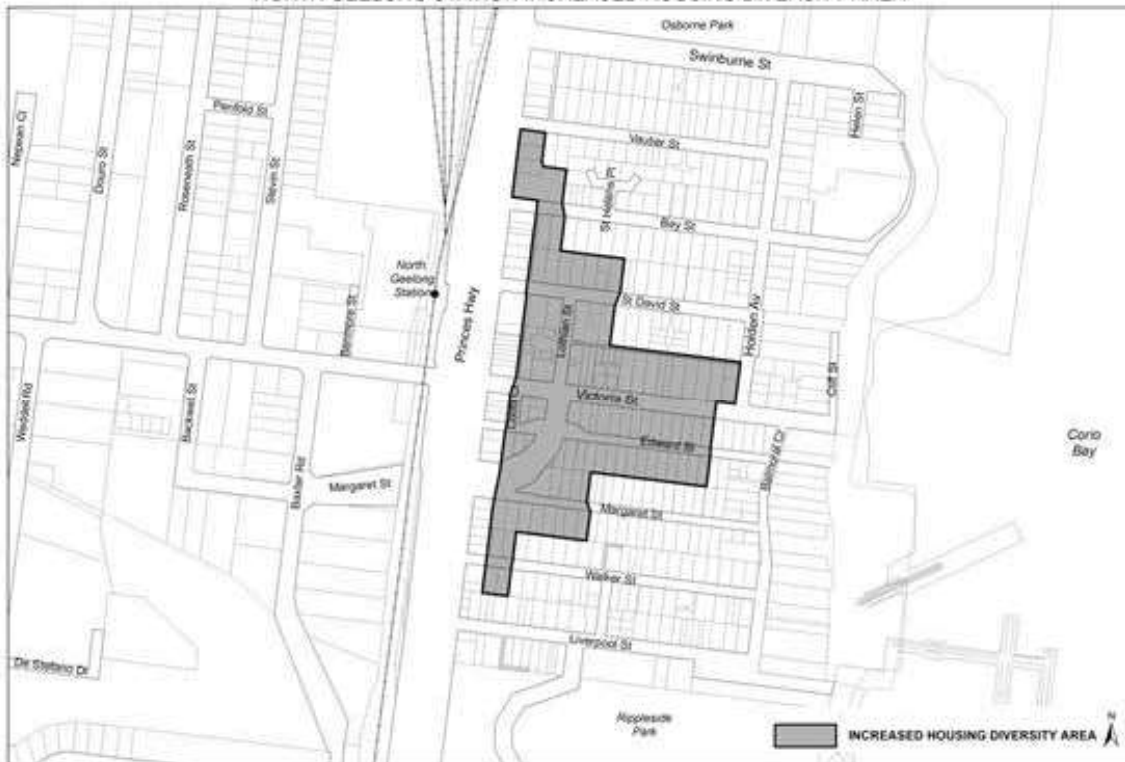

INCREASED HOUSING DIVERSITY AREA MAPS

BELL PARK - SEPARATION STREET INCREASED HOUSING DIVERSITY AREA

BELL POST SHOPPING CENTRE INCREASED HOUSING DIVERSITY AREA

BELLARINE VILLAGE & NEWCOMB CENTRAL INCREASED HOUSING DIVERSITY AREA

GEELONG WEST, MANIFOLD HEIGHTS & NEWTOWN INCREASED HOUSING DIVERSITY AREA

HAMLYN HEIGHTS - VINES ROAD INCREASED HOUSING DIVERSITY AREA

HIGHTON SHOPPING CENTRE INCREASED HOUSING DIVERSITY AREA

LARA AND LARA STATION INCREASED HOUSING DIVERSITY AREA

LEOPOLD INCREASED HOUSING DIVERSITY AREA

MARSHALL STATION INCREASED HOUSING DIVERSITY AREA

NORTH GEELONG STATION INCREASED HOUSING DIVERSITY AREA

OCEAN GROVE INCREASED HOUSING DIVERSITY AREA

OCEAN GROVE MARKET PLACE INCREASED HOUSING DIVERSITY AREA