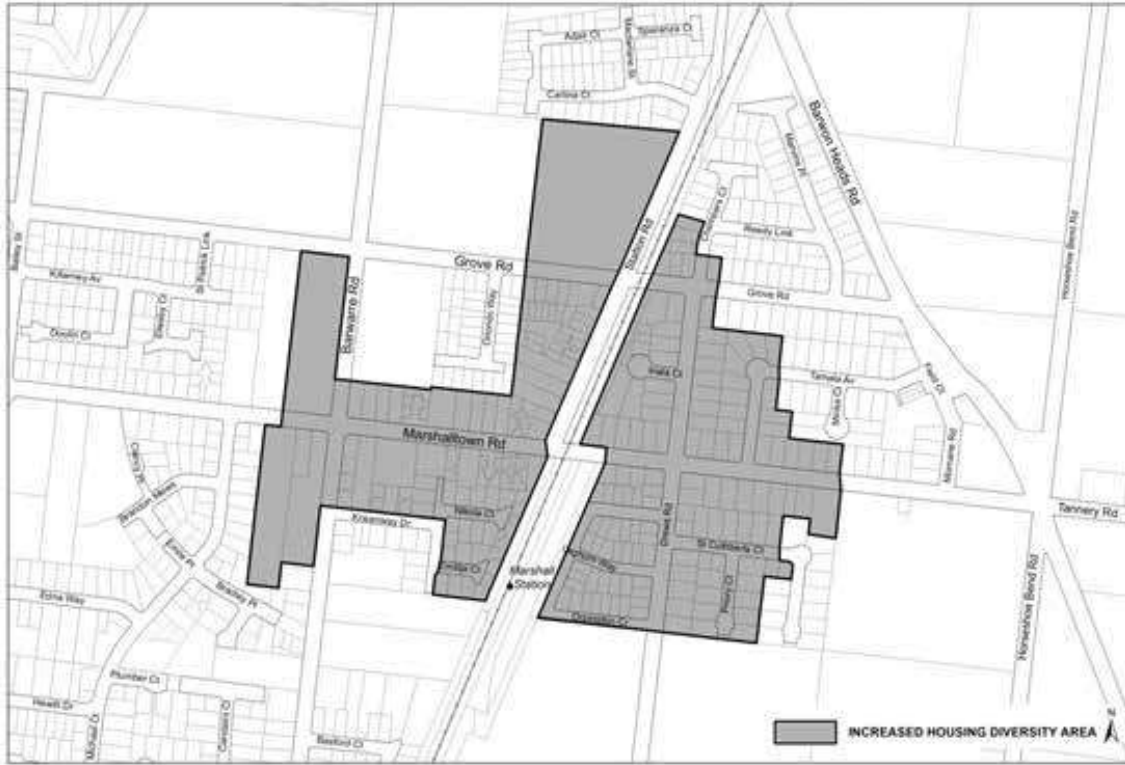

INCREASED HOUSING DIVERSITY AREA MAPS

BELL PARK - SEPARATION STREET INCREASED HOUSING DIVERSITY AREA

BELL POST SHOPPING CENTRE INCREASED HOUSING DIVERSITY AREA

BELLARINE VILLAGE & NEWCOMB CENTRAL INCREASED HOUSING DIVERSITY AREA

GEELONG WEST, MANIFOLD HEIGHTS & NEWTOWN INCREASED HOUSING DIVERSITY AREA

HAMLYN HEIGHTS - VINES ROAD INCREASED HOUSING DIVERSITY AREA

HIGHTON SHOPPING CENTRE INCREASED HOUSING DIVERSITY AREA

LARA AND LARA STATION INCREASED HOUSING DIVERSITY AREA

LEOPOLD INCREASED HOUSING DIVERSITY AREA

MARSHALL STATION INCREASED HOUSING DIVERSITY AREA

NORTH GEELONG STATION INCREASED HOUSING DIVERSITY AREA

OCEAN GROVE INCREASED HOUSING DIVERSITY AREA

OCEAN GROVE MARKET PLACE INCREASED HOUSING DIVERSITY AREA