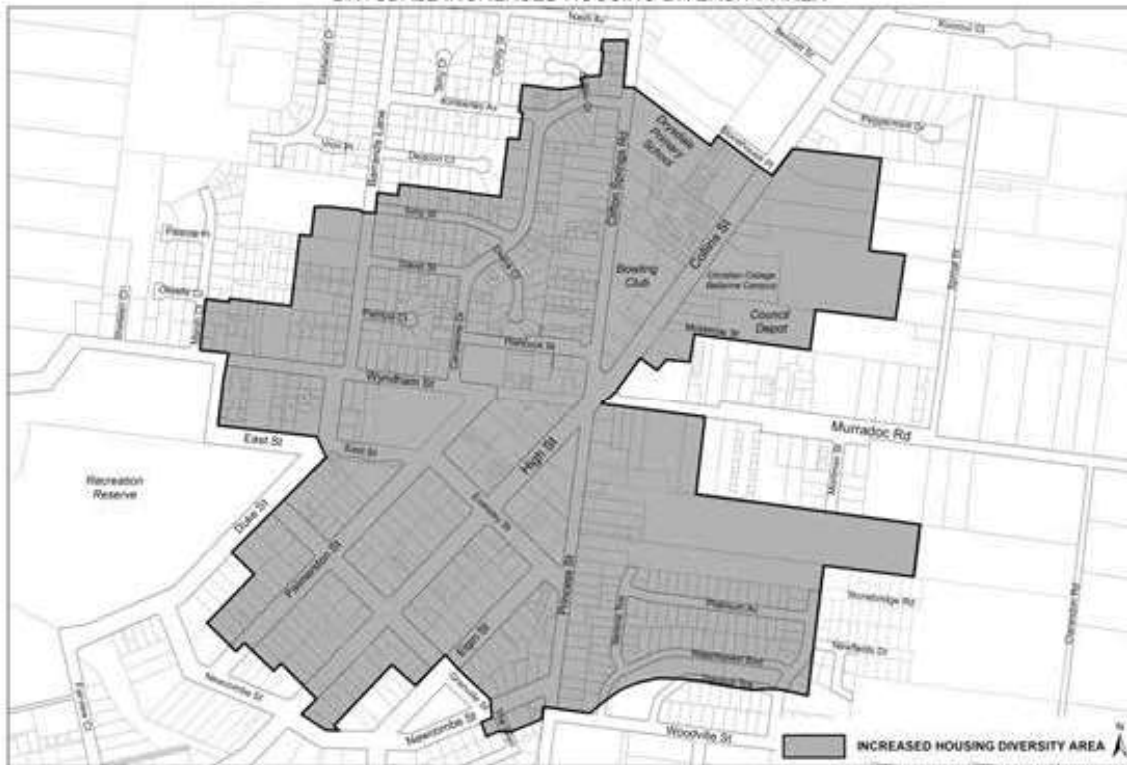

INCREASED HOUSING DIVERSITY AREA MAPS

BELL PARK - SEPARATION STREET INCREASED HOUSING DIVERSITY AREA

BELL POST SHOPPING CENTRE INCREASED HOUSING DIVERSITY AREA

BELLARINE VILLAGE & NEWCOMB CENTRAL INCREASED HOUSING DIVERSITY AREA

BELMONT - HIGH STREET INCREASED HOUSING DIVERSITY AREA

CORIO SHOPPING CENTRE INCREASED HOUSING DIVERSITY AREA

DRYSDALE INCREASED HOUSING DIVERSITY AREA

EAST GEELONG - ORMOND ROAD INCREASED HOUSING DIVERSITY AREA

GEELONG WEST, MANIFOLD HEIGHTS & NEWTOWN INCREASED HOUSING DIVERSITY AREA

HAMLYN HEIGHTS - VINES ROAD INCREASED HOUSING DIVERSITY AREA

HIGHTON SHOPPING CENTRE INCREASED HOUSING DIVERSITY AREA

LARA AND LARA STATION INCREASED HOUSING DIVERSITY AREA

LEOPOLD INCREASED HOUSING DIVERSITY AREA

MARSHALL STATION INCREASED HOUSING DIVERSITY AREA

NORTH GEELONG STATION INCREASED HOUSING DIVERSITY AREA

OCEAN GROVE INCREASED HOUSING DIVERSITY AREA

OCEAN GROVE MARKET PLACE INCREASED HOUSING DIVERSITY AREA